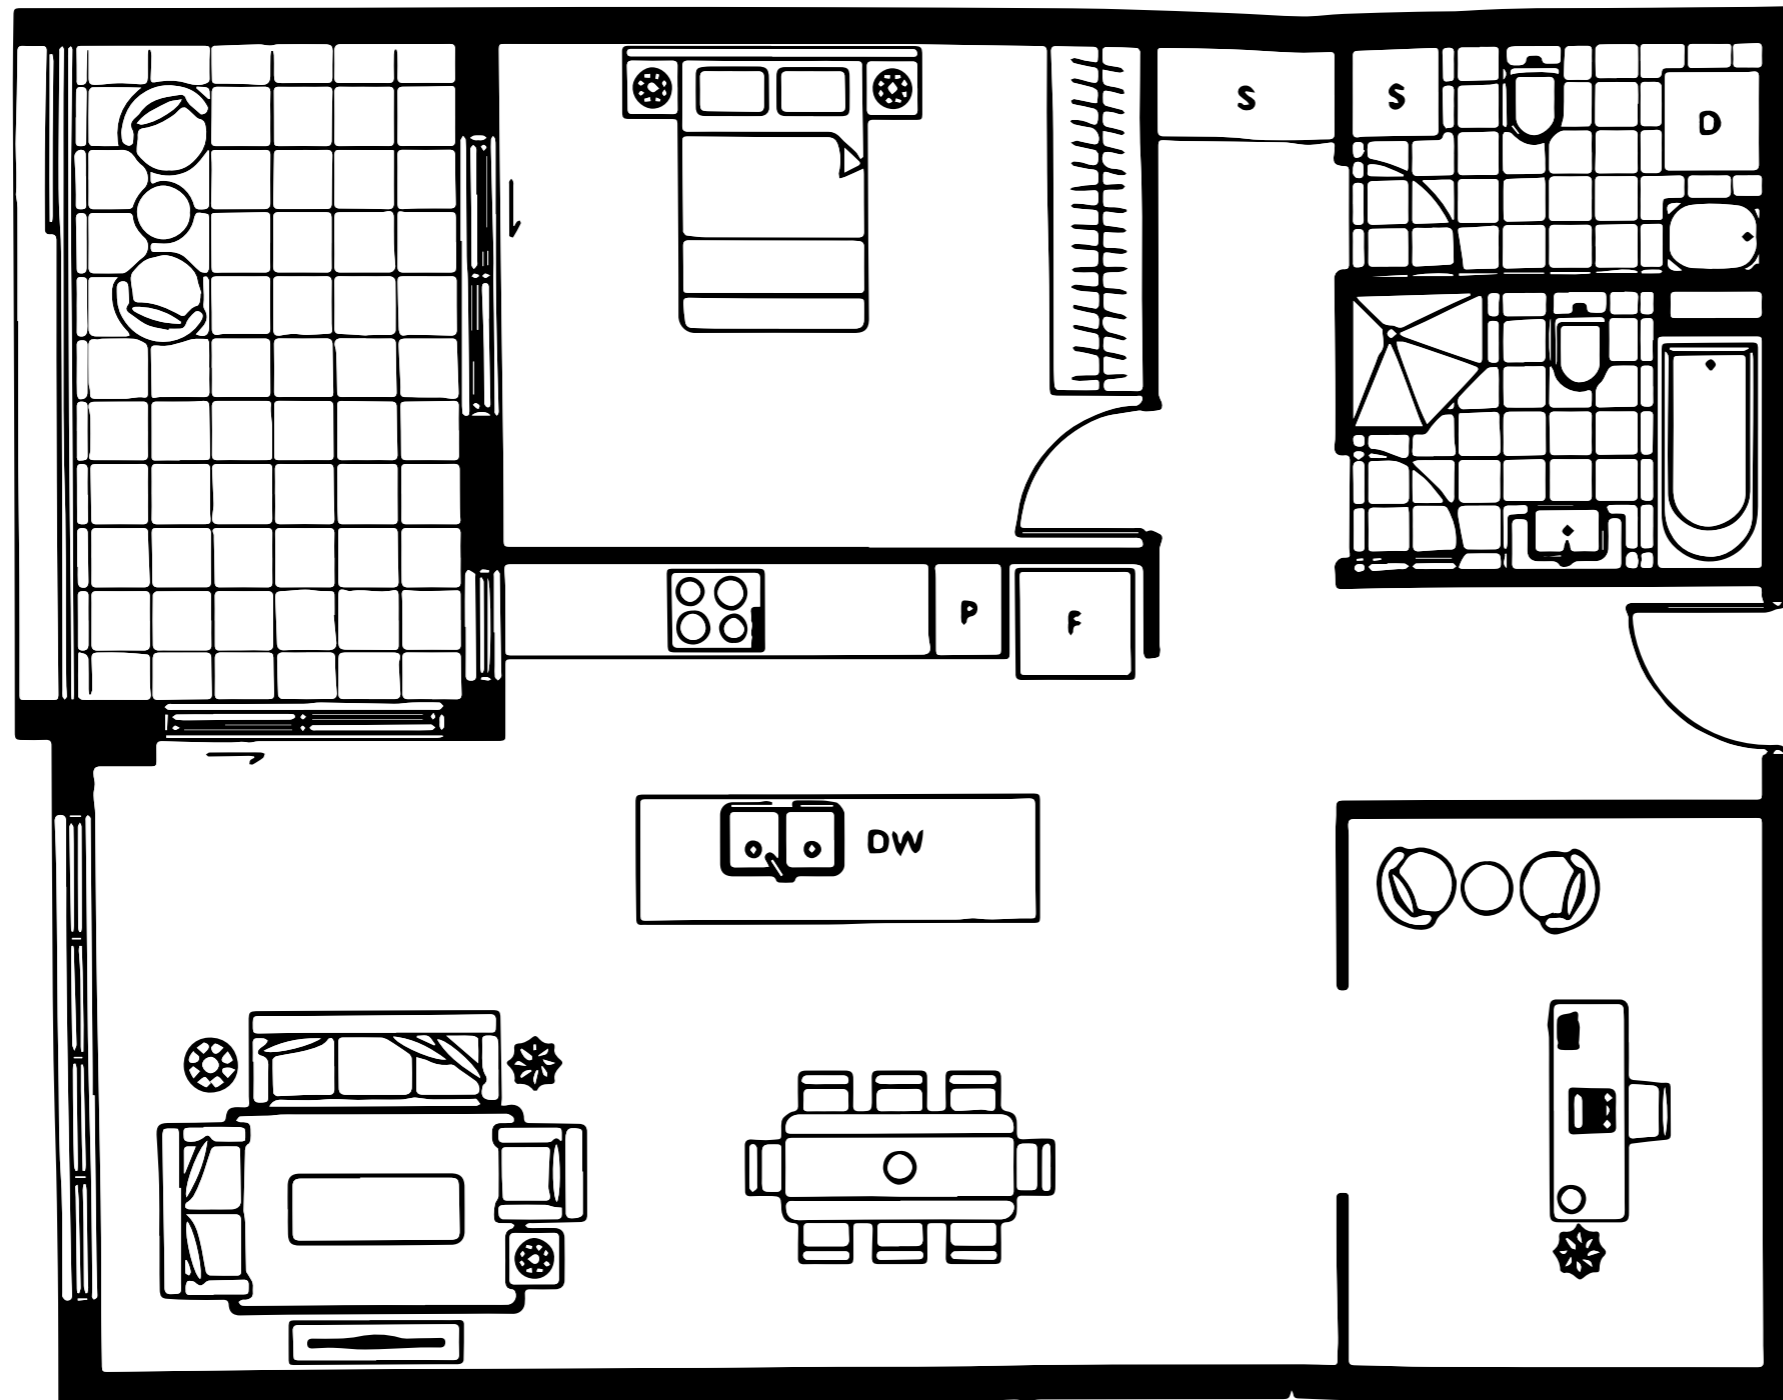

APARTMENT

122/3 Gerbera Place,
Kellyville NSW 2155

AREA

Total Strata Size: 106m²

		
1+S	1.5	1

Disclaimer: This plan is presented in good faith and is to be used as a guide. It does not constitute an offer or contract. All area sizes indicated are approximate only. Positions of furniture, fittings and the like are not indicative of final positioning.